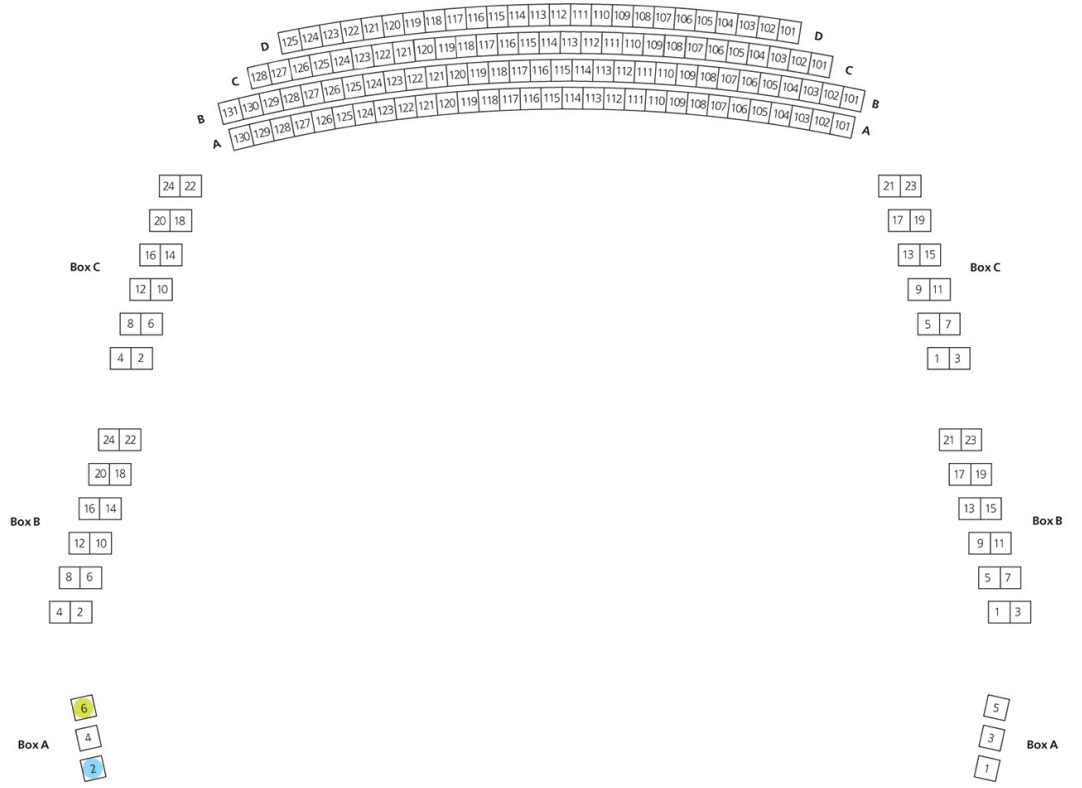

Lincoln Center for the Performing Arts  
**Alice Tully Hall**

Capacity: 1,086

**Balcony and Boxes**  
 Maximum capacity: 168

**Accessible Seating**

● Wheelchair Seating:  
 A2

● Companion Seating:  
 A6

**Orchestra**  
 Maximum capacity: 918

**Accessible Seating**

● Wheelchair Seating:  
 G132, S144, Z102, Z108, Z114, Z121,  
 Z127, Z133

● Companion Seating:  
 G133, S143, Z101, Z107, Z113, Z120,  
 Z126, Z132